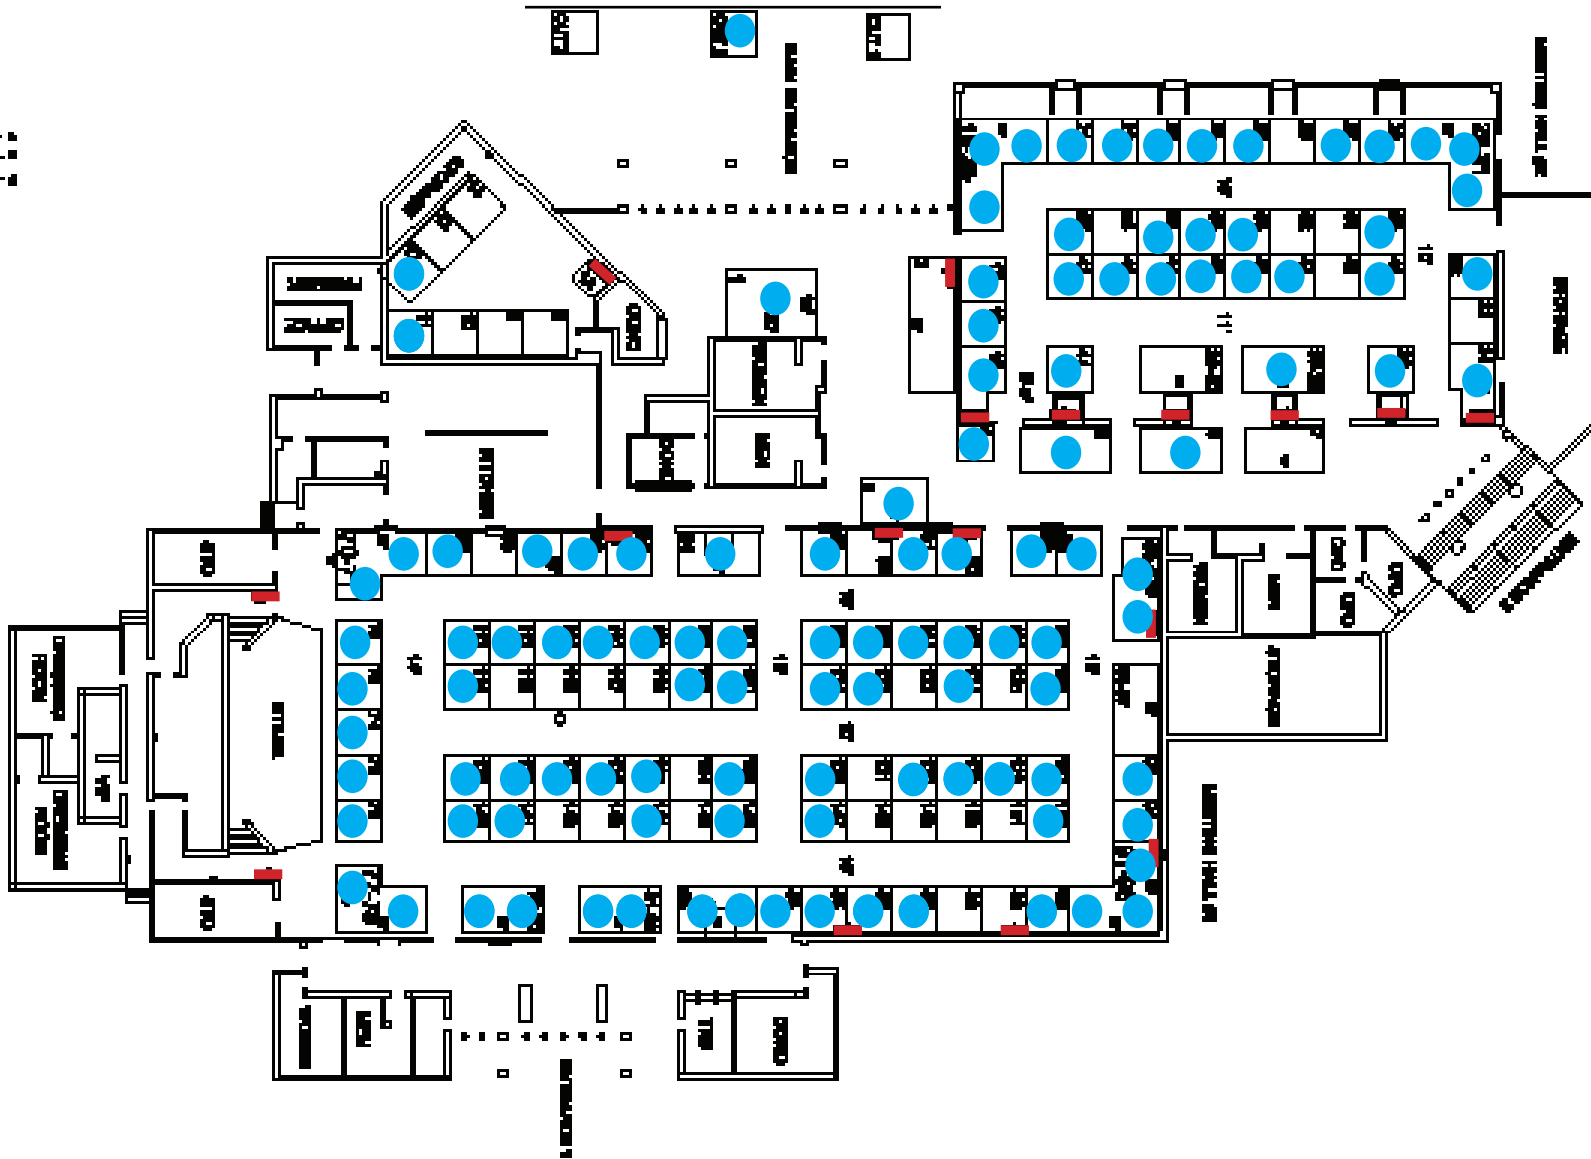

## Booth Map

OUT 5	OUT 4
OUT 7	OUT 6

DRIVEWAY

### Member Pricing

Non-Members Add \$375/Booth to the Prices Below.

Booths Sold Individually:

\$2,300.00 Ea.	1
\$400.00 Ea.	1A
\$2,100.00 Ea.	2
\$1,200.00 Ea.	3

\$500.00 Ea.	4, 15, 17, 36, 41, 42, 49, 50, 57, 60, 63, 65, 101, 106, 107, 113, 114, 120, 121, 126, 127, 132, 133, 139, 140, 146, 147, 152
--------------	---